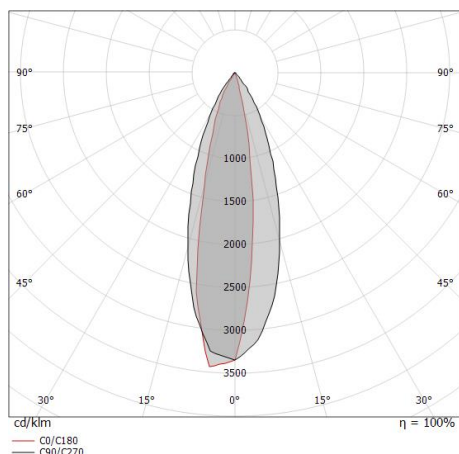

Single emission lines for outdoor application. The warm white LED light source with a elliptical light distribution is composed of 11 powered LEDs with CCT of 3000 K and a CRI 80; the source luminous flux is 1837 lm, with a 164.0 lm/W nominal luminous efficacy.

The device body is made of aluminium 6060 and features a anodised black finish, processed by means of 15 µm anodizing; the diffuser is made of extra clear glass - tempered with a silk-screening treatment. The ingress protection degree is IP67; the total weight is of 1.5 kg.

The total absorbed power is 14 W. The power supply cable is included and features a 0.2 m length.

The device features protection class I and can be floor-mounted with an outer casing, code 98724(for concrete or masonry).

Compliant with the EN 60598-1 standard and its specific provisions.

Classe d'efficacité énergétique

Ce produit contient une source lumineuse de classe d'efficacité énergétique D.

Caractéristiques Techniques de l'éclairage

Light Output Ratio (LOR)	43 %
Flux lumineux (source)	1837 lm
Flux lumineux du luminaire	792 lm
Consumption	14 W
Efficacité lumineuse du luminaire	56 lm/W
Température de couleur	3000 K
Standards de Concordance de Couleur	1.5 Step
Indice de rendu chromatique	80 Ra

Température standard de l'environnement de	-20 / +50°C
Température typique sur le verre	40°C

LED Life / Failure Ratio

L70 B10 C0 361980h (at Tj 60 Ta 25)