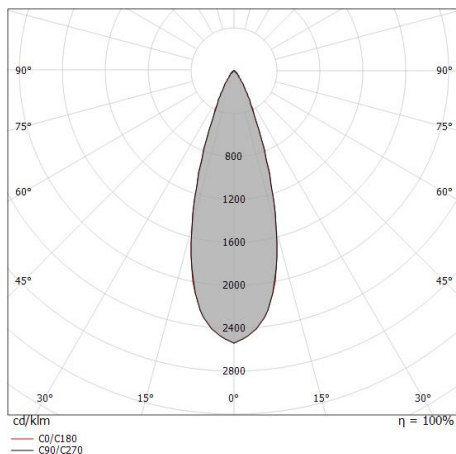

## Downlights | 1 arrayLED 13 W DC 350 mA | CRI 80 81245N30

Single emission recessed downlights for outdoor application. The natural white LED light source with a medium flood light distribution is composed of 1 arrayed LEDs with CCT of 4000 K and a CRI 80; the source luminous flux is 2156 lm, with a 165.8 lm/W nominal luminous efficacy.

Compliant with the EN 60598-1 standard and its specific provisions.

Distance [m]	Cone diameter [m]	E(0°)	E(C90)	E(C0)
0.5	0.30 0.30	14382	16.8° 6362	16.9° 6319
1.0	0.60 0.61	3595	16.8° 1591	16.9° 1580
1.5	0.91 0.91	1598	16.8° 707	16.9° 702
2.0	1.21 1.22	899	16.8° 398	16.9° 395
2.5	1.51 1.52	575	16.8° 254	16.9° 253
3.0	1.81 1.82	399	16.8° 177	16.9° 176

Distance [m]      Cone diameter [m]      Illuminance [lx]

— C0/C180 (Half-peak divergence: 33.8°)  
— C90/C270 (Half-peak divergence: 33.6°)