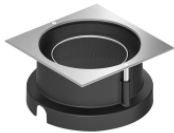

The device body is made of die-cast aluminium en ab - 46100 and features a black finish, processed by means of open pore anodizing + powder coating; the diffuser is made of extra clear glass - tempered with a silk-screening treatment. The ingress protection degree is IP68; the total weight is of 0.9 kg.

**Code**

99652

Boîtier d'encastrement

position d'installation: sol; type installation: maçonnerie L=105mm, H=76mm, D=105mm.

Matériau:Acier AISI 316, couleur:acier.

**Finish**

**Code**

99564

Boîtier d'encastrement

position d'installation: sol; type installation: maçonnerie L=146mm, H=76mm, D=146mm.

Matériau:Acier AISI 316, couleur:acier.

**Finish**

**Code**

99857