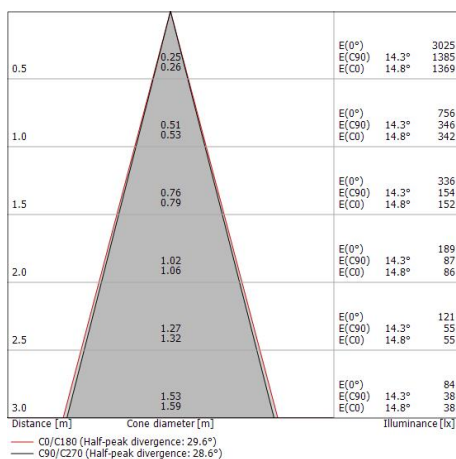

Uplights | 1 x powerLED 5 W DC 24 V | CRI 80 81184N30

Single emission uplights for outdoor application. The natural white LED light source is composed of 1 powered LEDs with CCT of 4000 K and a CRI 80; the source luminous flux is 529 lm, with a 105.8 lm/W nominal luminous efficacy.

The device body is made of die-cast aluminium en ab - 46100 and features a black finish, processed by means of open pore anodizing + powder coating; the diffuser is made of extra clear glass - tempered. The ingress protection degree is IP68; the total weight is of 0.2 kg.

The total absorbed power is 5 W. The power supply cable is included and features a 1 m length.

The device features protection class III and can be floor-mounted with an outer casing, code 99855(for concrete or masonry).

Compliant with the EN 60598-1 standard and its specific provisions.

Classe d'efficacité énergétique

Ce produit contient une source lumineuse de classe d'efficacité énergétique E.

Caractéristiques Techniques de l'éclairage

Light Output Ratio (LOR)	55 %
Flux lumineux (source)	529 lm
Flux lumineux du luminaire	293 lm
Consumption	5 W
Efficacité lumineuse du luminaire	58 lm/W
Température de couleur	4000 K
Standards de Concordance de Couleur	3 Step MacAdam
Indice de rendu chromatique	80 Ra

Température standard de l'environnement de	-20 / +50°C
Température typique sur le verre	40°C

LED Life / Failure Ratio

L70 B10 C0 247450h (at Tj 60 Ta 25)

UGR

UGR axial	17.2
UGR transversal	17.1
X=4H | Y=8H	S=0.25H
Reflection factor	70/50/20

OPTICAL

Optique C0/C180	29°
Light distribution simmetry	Symmetrical