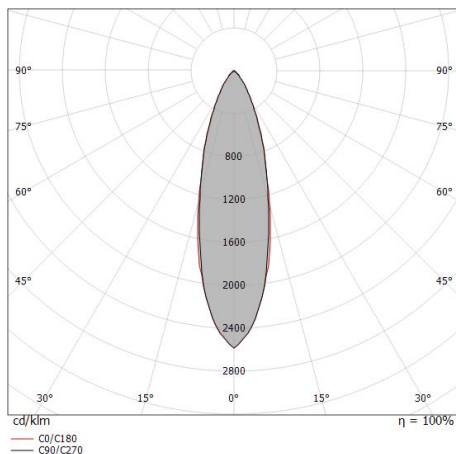

Uplights | 1 x powerLED 5 W DC 24 V | CRI 80 81184N30

Single emission uplights for outdoor application. The natural white LED light source is composed of 1 powered LEDs with CCT of 4000 K and a CRI 80; the source luminous flux is 529 lm, with a 105.8 lm/W nominal luminous efficacy.

The device body is made of die-cast aluminium en ab - 46100 and features a black finish, processed by means of open pore anodizing + powder coating; the diffuser is made of extra clear glass - tempered. The ingress protection degree is IP68; the total weight is of 0.2 kg.

The total absorbed power is 5 W. The power supply cable is included and features a 1 m length.

The device features protection class III and can be floor-mounted with an outer casing, code 99855(for concrete or masonry).

Compliant with the EN 60598-1 standard and its specific provisions.

Classe d'efficacité énergétique

Ce produit contient une source lumineuse de classe d'efficacité énergétique E.

Caractéristiques Techniques de l'éclairage

Light Output Ratio (LOR)	55 %
Flux lumineux (source)	529 lm
Flux lumineux du luminaire	293 lm
Consumption	5 W
Efficacité lumineuse du luminaire	58 lm/W
Température de couleur	4000 K
Standards de Concordance de Couleur	3 Step MacAdam
Indice de rendu chromatique	80 Ra

Température standard de l'environnement de	-20 / +50°C
Température typique sur le verre	40°C

LED Life / Failure Ratio

L70 B10 C0 247450h (at Tj 60 Ta 25)

UGR

UGR axial	17.2
UGR transversal	17.1
X=4H | Y=8H	S=0.25H
Reflection factor	70/50/20

OPTICAL

Optique C0/C180	29°
Light distribution simmetry	Symmetrical