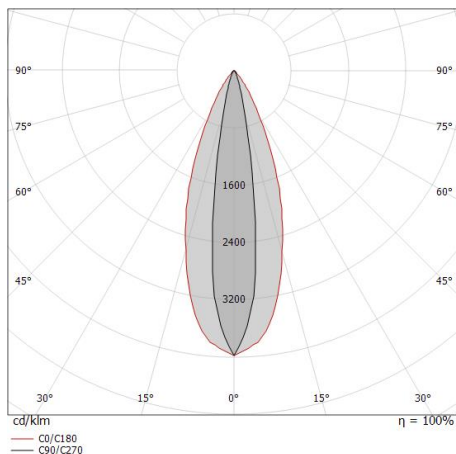

Uplights | 1 x powerLED 5 W DC 24 V | CRI 80 81184M25

Single emission uplights for outdoor application. The super warm white LED light source with a elliptic spot light distribution is composed of 1 powered LEDs with CCT of 2700 K and a CRI 80; the source luminous flux is 490 lm, with a 98.0 lm/W nominal luminous efficacy.

The device body is made of die-cast aluminium en ab - 46100 and features a black finish, processed by means of open pore anodizing + powder coating; the diffuser is made of extra clear glass - tempered. The ingress protection degree is IP68; the total weight is of 0.2 kg.

The total absorbed power is 5 W. The power supply cable is included and features a 1 m length.

The device features protection class III and can be floor-mounted with an outer casing, code 99855(for concrete or masonry).

Compliant with the EN 60598-1 standard and its specific provisions.