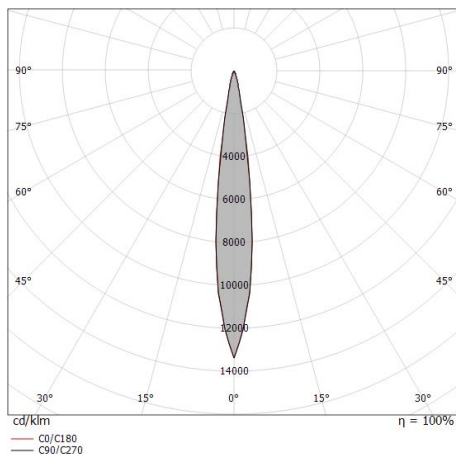

## Uplights | 1 arrayLED 13 W DC 24 V | CRI 80 81179W15

Single emission uplights for outdoor application. The warm white LED light source with a spot light distribution is composed of 1 arrayed LEDs with CCT of 3000 K and a CRI 80; the source luminous flux is 1724 lm, with a 132.6 lm/W nominal luminous efficacy.

Compliant with the EN 60598-1 standard and its specific provisions.

Distance [m]	Cone diameter [m]	illuminance [lx]
0.5	0.12	E(0°) 61794 E(C0) 30714
1.0	0.24	E(0°) 15449 E(C0) 7678
1.5	0.36	E(0°) 6866 E(C0) 3413
2.0	0.48	E(0°) 3862 E(C0) 1920
2.5	0.61	E(0°) 2472 E(C0) 1229
3.0	0.73	E(0°) 1717 E(C0) 853

Distance [m] Cone diameter [m] Illuminance [lx]

— C0/C180 (Half-peak divergence: 13.8°)