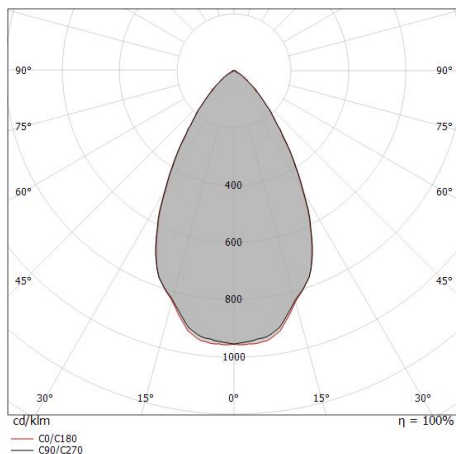

Cable connector	No
-----------------	----

Uplights | 1 x powerLED 9 W DC 24 V | CRI 80
80578N60

Single emission uplights for outdoor application. The natural white LED light source with a wide flood light distribution is composed of 1 poweredLEDs with CCT of 4000 K and a CRI 80; the source luminous flux is 821 lm, with a 91.2 lm/W nominal luminous efficacy.

Compliant with the EN 60598-1 standard and its specific provisions.

Distance [m]	Cone diameter [m]	illuminance [lx]
0.5	0.58 0.58	E(0°) 2363 E(C90) 30.2° 768 E(C0) 30.0° 774
1.0	1.16 1.15	E(0°) 591 E(C90) 30.2° 192 E(C0) 30.0° 193
1.5	1.75 1.73	E(0°) 263 E(C90) 30.2° 85 E(C0) 30.0° 86
2.0	2.33 2.31	E(0°) 148 E(C90) 30.2° 48 E(C0) 30.0° 48
2.5	2.91 2.89	E(0°) 95 E(C90) 30.2° 31 E(C0) 30.0° 31
3.0	3.49 3.46	E(0°) 66 E(C90) 30.2° 21 E(C0) 30.0° 21

Light Output Ratio (LOR)	75 %
Flux lumineux (source)	821 lm
Flux lumineux du luminaire	619 lm
Consumption	9 W
Efficacité lumineuse du luminaire	68 lm/W
Température de couleur	4000 K
Standards de Concordance de Couleur	3 Step MacAdam
Indice de rendu chromatique	80 Ra
Température standard de l'environnement de	-20 / +50°C
Température typique sur le verre	40°C