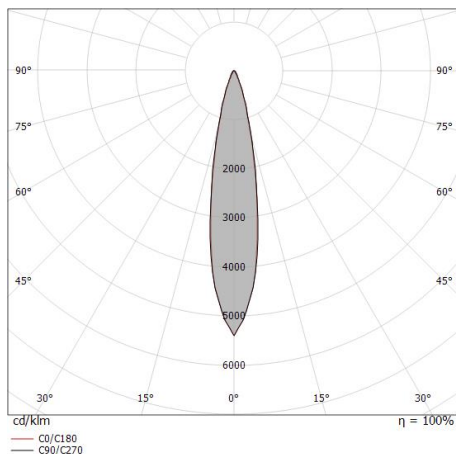

Cable connector	No
-----------------	----

Uplights | 1 x powerLED 9 W DC 24 V | CRI 80
80578M20

Single emission uplights for outdoor application. The super warm white LED light source is composed of 1 powered LEDs with CCT of 2700 K and a CRI 80; the source luminous flux is 760 lm, with a 84.4 lm/W nominal luminous efficacy.

Compliant with the EN 60598-1 standard and its specific provisions.

Distance [m]	Cone diameter [m]	illuminance [lx]
0.5	0.18 0.17	E(0°) 13497 E(C90) 10.0° 6495 E(C0) 9.9° 6518
1.0	0.35 0.35	E(0°) 3374 E(C90) 10.0° 1624 E(C0) 9.9° 1630
1.5	0.53 0.52	E(0°) 1500 E(C90) 10.0° 722 E(C0) 9.9° 724
2.0	0.71 0.70	E(0°) 844 E(C90) 10.0° 406 E(C0) 9.9° 407
2.5	0.88 0.87	E(0°) 540 E(C90) 10.0° 260 E(C0) 9.9° 261
3.0	1.06 1.05	E(0°) 375 E(C90) 10.0° 180 E(C0) 9.9° 181