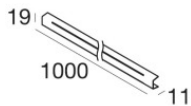

Diffuseur

Code
65055