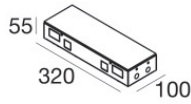

Boîtier d'encastrement
position d'installation: plafond L=320mm, H=55mm, D=100mm

Code
62900