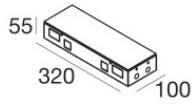

Fylo+ Recessed_2 | Lines | Accessories
65007

Boîtier d'encastrement
position d'installation: plafond L=320mm, H=55mm, D=100mm

Code
62900