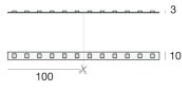

Finition corps	
Matériau	Aluminium
Couleur	Aluminium
Fabrication	Anodisation

Modular
63560L02M

Components

Dropper RGB 60 LEDs/m - LED Strip | topLED 72 W DC 24 V | 14.4 W/m

Code
98025

Ribbon Basic 60 LEDs/m - LED Strip | topLED 24 W DC 24 V | 4.8 W/m | 570.2 Lm/m