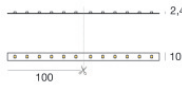

Finition corps	
Matériau	Aluminium
Couleur	Aluminium
Fabrication	Anodisation

Modular
63560L02M

Components

Dropper RGB 60 LEDs/m - LED Strip | topLED 72 W DC 24 V | 14.4 W/m

Code
98025

Ribbon Basic 60 LEDs/m - LED Strip | topLED 24 W DC 24 V | 4.8 W/m | 570.2 Lm/m