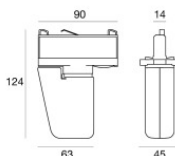

Accesorio electronico - Controlador TWIL-DALI para dispositivos con protocolo DALI instalados en carril trifásico.
posición de instalación: techo L=90mm, H=124mm, D=45mm.
Material:Plástico ABS, color:negro.

Code
C-E700008