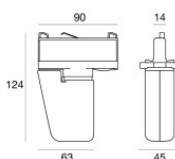

Accesorio electronico - Controlador TWIL-DALI para dispositivos con protocolo DALI instalados en carril trifásico.
posición de instalación: techo L=90mm, H=124mm, D=45mm.
Material:Plástico ABS, color:negro.

Code
C-E700008