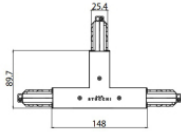

Unión
Tipo linear.
Material:PC, color:blanco.

Finish	Code
White	81054