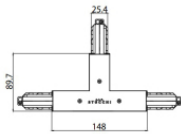

Unión
Tipo linear.
Material:PC, color:negro.

Finish	Code
Black	81055