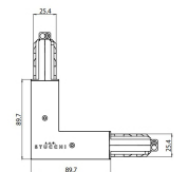

Unión
Tipo linear.
Material:PC, color:blanco.

Finish	Code
White	81045