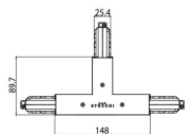

Unión
Tipo linear.
Material:PC, color:negro.

Finish
Black **Code**
81052