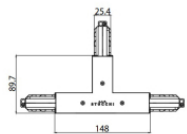

Unión
Tipo linear.
Material:PC, color:blanco.

Finish
White **Code**
81051