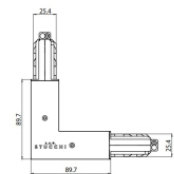

Unión
Tipo linear.
Material:PC, color:blanco.

Finish	Code
White	81045