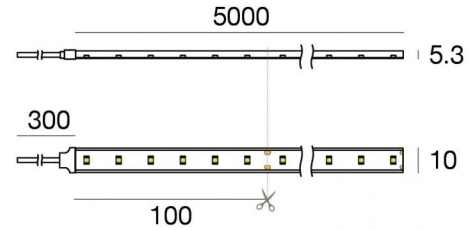

Silicone 60 LEDs/m

LED Strip | 1 topLED 24 W DC 24 V | 4.8 W/m
446.6 Lm/m | CRI 90
C0051WDI05019

Datos técnicos	
Largo	5000 mm
Corte mínimo	100 mm
Tipo	LED Strip
Posición de instalación	Pared - Techo
Ambiente de instalación	Exteriores
Fuente de luz	LED
Circuit structure	topLED
Óptica	Difusa
Light emission direction	external
Potencia nominal	24 W DC
Potencia / m	4.8 W / m
Flujo luminoso (fuente)	2233 lm
Flujo luminoso (fuente) / m	446.6 lm / m
Rango de voltaje de entrada	24V
CCT / Tone	3000 K
Índice de rendimientos cromático	90 Ra
C.C. / C.V.	CV
Clase de aislamiento	3
IP	IP67
Test del hilo incandescente	No
Montaje directo sobre superficies normalmente inflamables	Sí
CE	Sí
Driver incluido.	No
Artículo regulable	DALI - 1-10V
Orientabilidad	No
Basculación	No
Practicabilidad	No
Transitabilidad	No
Cable incluido.	Sí
Largo del cable	0.3 m
Resinado	No
Tipología de emisión luminosa	Una emisión
Largo	5000 mm
Peso neto	0.4 Kg
Protección descargas electrostáticas	No
Protección contra sobretensiones	No

Single emission led strip for outdoor application. The warm white LED light source with a diffused light distribution is composed of 300 stripled LEDs with CCT of 3000 K and a CRI 90; the source luminous flux is 2233 lm, with a 93.0 lm/W nominal luminous efficacy.

The device body is made of silicone and features a transparent finish. The ingress protection degree is IP67; the total weight is of 0.4 kg. The power supply driver is not provided and is to be ordered separately.

The total absorbed power is 24 W. The power supply cable is included and features a 0.3 m length.

The device features protection class III and can be wall lights or ceiling-mounted.

Compliant with the EN 60598-1 standard and its specific provisions.