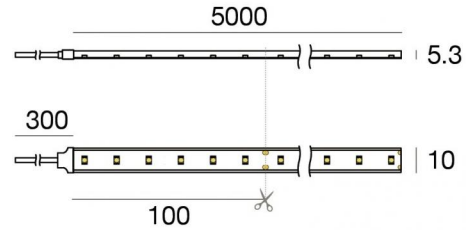

Silicone 60 LEDs/m

LED Strip | 1 topLED 24 W DC 24 V | 4.8 W/m
470 Lm/m | CRI 90

C0051NDI05019

| Datos técnicos | |
|---|---------------|
| Largo | 5000 mm |
| Corte mínimo | 100 mm |
| Tipo | LED Strip |
| Posición de instalación | Pared - Techo |
| Ambiente de instalación | Exteriores |
| Fuente de luz | LED |
| Circuit structure | topLED |
| Óptica | Difusa |
| Light emission direction | external |
| Potencia nominal | 24 W DC |
| Potencia / m | 4.8 W / m |
| Flujo luminoso (fuente) | 2350 lm |
| Flujo luminoso (fuente) / m | 470 lm / m |
| Rango de voltaje de entrada | 24V |
| CCT / Tone | 4000 K |
| Índice de rendimientos cromático | 90 Ra |
| C.C. / C.V. | CV |
| Clase de aislamiento | 3 |
| IP | IP67 |
| Test del hilo incandescente | No |
| Montaje directo sobre superficies normalmente inflamables | Sí |
| CE | Sí |
| Driver incluido. | No |
| Artículo regulable | Sí |
| Orientabilidad | No |
| Basculación | No |
| Practicabilidad | No |
| Transitabilidad | No |
| Cable incluido. | Sí |
| Resinado | No |
| Tipología de emisión luminosa | Una emisión |
| Largo | 5000 mm |
| Peso neto | 0.4 Kg |
| Protección descargas electrostáticas | No |
| Protección contra sobretensiones | No |

Silicone 60 LEDs/m

LED Strip | 1 topLED 24 W DC 24 V | 4.8 W/m | 470 Lm/m | CRI 90
C0051NDI05019

Single emission led strip for outdoor application. The natural white LED light source with a diffused light distribution is composed of 300 stripled LEDs with CCT of 4000 K and a CRI 90; the source luminous flux is 2350 lm, with a 97.9 lm/W nominal luminous efficacy.

The device body is made of silicone and features a transparent finish. The ingress protection degree is IP67; the total weight is of 0.4 kg. The power supply driver is not provided and is to be ordered separately.