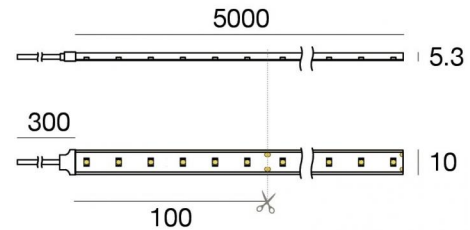

Silicone 60 LEDs/m

LED Strip | 1 topLED 24 W DC 24 V | 4.8 W/m
423 Lm/m | CRI 90
C0051MDI05019

Datos técnicos	
Largo	5000 mm
Corte mínimo	100 mm
Tipo	LED Strip
Posición de instalación	Pared - Techo
Ambiente de instalación	Exteriores
Fuente de luz	LED
Circuit structure	topLED
Óptica	Difusa
Light emission direction	external
Potencia nominal	24 W DC
Potencia / m	4.8 W / m
Flujo luminoso (fuente)	2115 lm
Flujo luminoso (fuente) / m	423 lm / m
Rango de voltaje de entrada	24V
CCT / Tone	2700 K
Índice de rendimientos cromático	90 Ra
C.C. / C.V.	CV
Clase de aislamiento	3
IP	IP67
Test del hilo incandescente	No
Montaje directo sobre superficies normalmente inflamables	Sí
CE	Sí
Driver incluido.	No
Artículo regulable	DALI - 1-10V
Orientabilidad	No
Basculación	No
Practicabilidad	No
Transitabilidad	No
Cable incluido.	Sí
Largo del cable	0.3 m
Resinado	No
Tipología de emisión luminosa	Una emisión
Largo	5000 mm
Peso neto	0.4 Kg
Protección descargas electrostáticas	No
Protección contra sobretensiones	No

Single emission led strip for outdoor application. The super warm white LED light source with a diffused light distribution is composed of 300 stripled LEDs with CCT of 2700 K and a CRI 90; the source luminous flux is 2115 lm, with a 88.1 lm/W nominal luminous efficacy.

The device body is made of silicone and features a transparent finish. The ingress protection degree is IP67; the total weight is of 0.4 kg. The power supply driver is not provided and is to be ordered separately.

The total absorbed power is 24 W. The power supply cable is included and features a 0.3 m length.

The device features protection class III and can be wall lights or ceiling-mounted.

Compliant with the EN 60598-1 standard and its specific provisions.