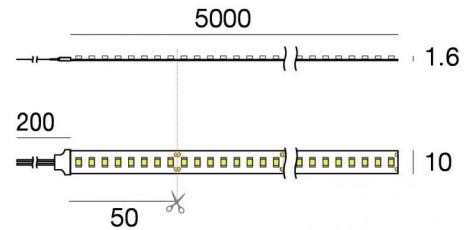

Ribbon HE 160 LEDs/m

LED Strip | 1 topLED 60 W DC 24 V | 12 W/m
1537.8 Lm/m | CRI 83+
C00506WHWDI

Datos técnicos	
Largo	5000 mm
Corte mínimo	50 mm
Tipo	LED Strip
Posición de instalación	Pared - Techo
Ambiente de instalación	Interiores
Fuente de luz	LED
Circuit structure	topLED
Óptica	Difusa
Light emission direction	upward
Potencia nominal	60 W DC
Potencia / m	12 W / m
Flujo luminoso (fuente)	7689 lm
Flujo luminoso (fuente) / m	1537.8 lm / m
Rango de voltaje de entrada	24V
CCT / Tone	3000 K
Índice de rendimientos cromático	83+ Ra
C.C. / C.V.	CV
Clase de aislamiento	3
IP	IP20
Test del hilo incandescente	No
Montaje directo sobre superficies normalmente inflamables	Sí
CE	Sí
Driver incluido.	No
Artículo regulable	DALI - 1-10V
Orientabilidad	No
Basculación	No
Practicabilidad	No
Transitabilidad	No
Cable incluido.	Sí
Largo del cable	0.2 m
Resinado	No
Tipología de emisión luminosa	Una emisión
Largo	5000 mm
Peso neto	0.36 Kg
Protección descargas electrostáticas	No
Protección contra sobretensiones	No

Ribbon HE 160 LEDs/m

LED Strip | 1 topLED 60 W DC 24 V | 12 W/m | 1537.8 Lm/m | CRI 83+
C00506WHWDI

Single emission led strip for indoor application. The warm white LED light source with a diffused light distribution is composed of 800 stripled LEDs with CCT of 3000 K and a CRI 83+; the source luminous flux is 7689 lm, with a 128.2 lm/W nominal luminous efficacy.

The device body is made of technopolymer and features a white finish. The ingress protection degree is IP20; the total weight is of 0.36 kg. The power supply driver is not provided and is to be ordered separately.

The total absorbed power is 60 W. The power supply cable is included and features a 0.2 m length.

The device features protection class III and can be wall lights or ceiling-mounted.

Compliant with the EN 60598-1 standard and its specific provisions.