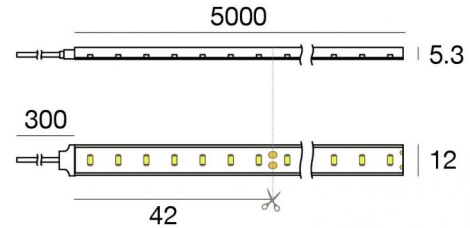

Silicone 168 LEDs/m

LED Strip | 1 topLED 72 W DC 24 V | 14.4 W/m
1539 Lm/m | CRI 90

C00505WHWDI

Datos técnicos

Largo	5000 mm
Corte mínimo	42 mm
Posición de instalación	Pared - Techo
Ambiente de instalación	Exteriores
Fuente de luz	LED
Circuit structure	topLED
Óptica	Difusa
Light emission direction	upward
Potencia nominal	72 W DC
Flujo luminoso (fuente)	7695 lm
Rango de voltaje de entrada	24V
CCT / Tone	3000 K
Índice de rendimientos cromático	90 Ra
C.C. / C.V.	CV
Clase de aislamiento	3
IP	IP67
Test del hilo incandescente	No
Montaje directo sobre superficies normalmente inflamables	Sí
CE	Sí
Driver incluido.	No
Artículo regulable	DALI - 1-10V
Orientabilidad	No
Basculación	No
Practicabilidad	No
Transitabilidad	No
Cable incluido.	Sí
Largo del cable	0.3 m
Resinado	No
Tipología de emisión luminosa	Una emisión
Largo	5000 mm
Peso neto	0.45 Kg
Protección descargas electrostáticas	No
Protección contra sobretensiones	No

Silicone 168 LEDs/m

LED Strip | 1 topLED 72 W DC 24 V | 14.4 W/m | 1539 Lm/m | CRI 90
C00505WHWDI

Single emission led strip for outdoor application. The warm white LED light source with a diffused light distribution is composed of 840 stripled LEDs with CCT of 3000 K and a CRI 90; the source luminous flux is 7695 lm, with a 106.9 lm/W nominal luminous efficacy.

The device body is made of silicone and features a transparent finish. The ingress protection degree is IP67; the total weight is of 0.45 kg. The power supply driver is not provided and is to be ordered separately.

The total absorbed power is 72 W. The power supply cable is included and features a 0.3 m length.

The device features protection class III and can be wall lights or ceiling-mounted.

Compliant with the EN 60598-1 standard and its specific provisions.