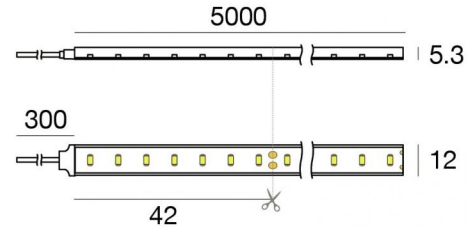

Silicone 168 LEDs/m

LED Strip | 1 topLED 72 W DC 24 V | 14.4 W/m
1620 Lm/m | CRI 90

C00505WHNDI

Datos técnicos

Largo	5000 mm
Corte mínimo	42 mm
Posición de instalación	Pared - Techo
Ambiente de instalación	Exteriores
Fuente de luz	LED
Circuit structure	topLED
Óptica	Difusa
Light emission direction	upward
Potencia nominal	72 W DC
Flujo luminoso (fuente)	8100 lm
Rango de voltaje de entrada	24V
CCT / Tone	4000 K
Índice de rendimientos cromático	90 Ra
C.C. / C.V.	CV
Clase de aislamiento	3
IP	IP67
Test del hilo incandescente	No
Montaje directo sobre superficies normalmente inflamables	Sí
CE	Sí
Driver incluido.	No
Artículo regulable	DALI - 1-10V
Orientabilidad	No
Basculación	No
Practicabilidad	No
Transitabilidad	No
Cable incluido.	Sí
Largo del cable	0.3 m
Resinado	No
Tipología de emisión luminosa	Una emisión
Largo	5000 mm
Peso neto	0.45 Kg
Protección descargas electrostáticas	No
Protección contra sobretensiones	No

Silicone 168 LEDs/m

LED Strip | 1 topLED 72 W DC 24 V | 14.4 W/m | 1620 Lm/m | CRI 90
C00505WHNDI

Single emission led strip for outdoor application. The natural white LED light source with a diffused light distribution is composed of 840 stripled LEDs with CCT of 4000 K and a CRI 90; the source luminous flux is 8100 lm, with a 112.5 lm/W nominal luminous efficacy.

The device body is made of silicone and features a transparent finish. The ingress protection degree is IP67; the total weight is of 0.45 kg. The power supply driver is not provided and is to be ordered separately.

The total absorbed power is 72 W. The power supply cable is included and features a 0.3 m length.

The device features protection class III and can be wall lights or ceiling-mounted.

Compliant with the EN 60598-1 standard and its specific provisions.