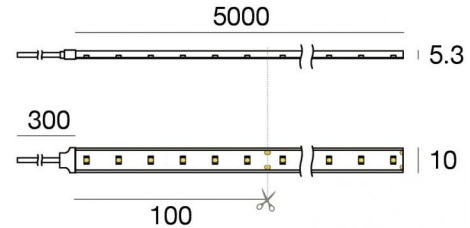

Silicone 60 LEDs/m

LED Strip | 1 + 1 topLED 48 W DC 24 V | 4.8 W/m
446.6 Lm/m | CRI 90

C00501WHWDI

Datos técnicos	
Largo	5000 mm
Corte mínimo	100 mm
Tipo	topLED 48 W DC - 24 W AC
Posición de instalación	Pared - Techo
Ambiente de instalación	Exteriores
Fuente de luz	LED
Circuit structure	topLED
Óptica	Difusa + Difusa
Light emission direction	upward + upward
Potencia nominal	48 W DC
Flujo luminoso (fuente)	4466 lm
CCT / Tone	3000 K
Índice de rendimientos cromático	90 Ra
C.C. / C.V.	CV
Clase de aislamiento	3
IP	IP67
Test del hilo incandescente	No
Montaje directo sobre superficies normalmente inflamables	Sí
CE	Sí
Driver incluido.	No
Artículo regulable	DALI - 1-10V
Orientabilidad	No
Basculación	No
Practicabilidad	No
Transitabilidad	No
Cable incluido.	Sí
Largo del cable	0.3 m
Resinado	No
Tipología de emisión luminosa	Una emisión
Largo	5000 mm
Peso neto	0.4 Kg
Protección descargas electrostáticas	No
Protección contra sobretensiones	No

Single emission led strip for outdoor application. The warm white LED light source with a diffused light distribution is composed of 300 stripled LEDs with CCT of 3000 K and a CRI 90; the source luminous flux is 2233 lm, with a 93.0 lm/W nominal luminous efficacy. The warm white LED light source with a diffused light distribution is composed of 300 stripled LEDs with CCT of 3000 K and a CRI 90; the source luminous flux is 2233 lm, with a 93.0 lm/W nominal luminous efficacy.

The device body is made of silicone and features a transparent finish. The ingress protection degree is IP67; the total weight is of 0.4 kg. The power supply driver is not provided and is to be ordered separately.

The total absorbed power is 48 W. The power supply cable is included and features a 0.3 m length.

The device features protection class III and can be wall lights or ceiling-mounted.

Compliant with the EN 60598-1 standard and its specific provisions.