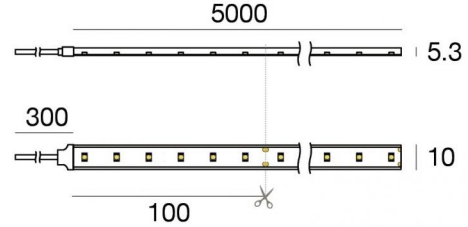

Silicone 60 LEDs/m

LED Strip | 1 + 1 topLED 48 W DC 24 V | 4.8 W/m
470 Lm/m | CRI 90

C00501WHNDI

Datos técnicos	
Largo	5000 mm
Corte mínimo	100 mm
Posición de instalación	Pared - Techo
Ambiente de instalación	Exteriores
Fuente de luz	LED
Circuit structure	topLED
Óptica	Difusa + Difusa
Light emission direction	upward + upward
Potencia nominal	48 W DC
Flujo luminoso (fuente)	4700 lm
CCT / Tone	4000 K
Índice de rendimientos cromático	90 Ra
C.C. / C.V.	CV
Clase de aislamiento	3
IP	IP67
Test del hilo incandescente	No
Montaje directo sobre superficies normalmente inflamables	Sí
CE	Sí
Driver incluido.	No
Artículo regulable	DALI - 1-10V
Orientabilidad	No
Basculación	No
Practicabilidad	No
Transitabilidad	No
Cable incluido.	Sí
Largo del cable	0.3 m
Resinado	No
Tipología de emisión luminosa	Una emisión
Largo	5000 mm
Peso neto	0.4 Kg
Protección descargas electrostáticas	No
Protección contra sobretensiones	No

Single emission led strip for outdoor application. The natural white LED light source with a diffused light distribution is composed of 300 stripled LEDs with CCT of 4000 K and a CRI 90; the source luminous flux is 2350 lm, with a 97.9 lm/W nominal luminous efficacy. The natural white LED light source with a diffused light distribution is composed of 300 stripled LEDs with CCT of 4000 K and a CRI 90; the source luminous flux is 2350 lm, with a 97.9 lm/W nominal luminous efficacy.

The device body is made of silicone and features a transparent finish. The ingress protection degree is IP67; the total weight is of 0.4 kg. The power supply driver is not provided and is to be ordered separately.

The total absorbed power is 48 W. The power supply cable is included and features a 0.3 m length.

The device features protection class III and can be wall lights or ceiling-mounted.

Compliant with the EN 60598-1 standard and its specific provisions.