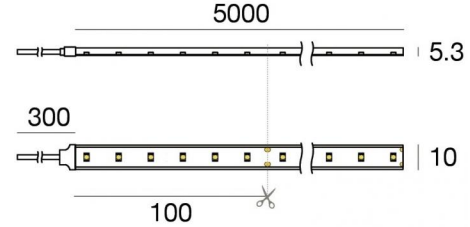

Silicone 60 LEDs/m

LED Strip | 1 topLED 24 W DC 24 V | 4.8 W/m
423 Lm/m | CRI 90

C00501WHMDI

Datos técnicos	
Largo	5000 mm
Corte mínimo	100 mm
Tipo	topLED 24 W DC 24 V
Posición de instalación	Pared - Techo
Ambiente de instalación	Exteriores
Fuente de luz	LED
Circuit structure	topLED
Óptica	Difusa
Light emission direction	upward
Potencia nominal	24 W DC
Flujo luminoso (fuente)	2115 lm
Rango de voltaje de entrada	24V
CCT / Tone	2700 K
Índice de rendimientos cromático	90 Ra
C.C. / C.V.	CV
Clase de aislamiento	3
IP	IP67
Test del hilo incandescente	No
Montaje directo sobre superficies normalmente inflamables	Sí
CE	Sí
Driver incluido.	No
Artículo regulable	DALI - 1-10V
Orientabilidad	No
Basculación	No
Practicabilidad	No
Transitabilidad	No
Cable incluido.	Sí
Largo del cable	0.3 m
Resinado	No
Tipología de emisión luminosa	Una emisión
Largo	5000 mm
Peso neto	0.4 Kg
Protección descargas electrostáticas	No
Protección contra sobretensiones	No

Silicone 60 LEDs/m

LED Strip | 1 topLED 24 W DC 24 V | 4.8 W/m | 423 Lm/m | CRI 90
C00501WHMDI

Single emission led strip for outdoor application. The super warm white LED light source with a diffused light distribution is composed of 300 stripled LEDs with CCT of 2700 K and a CRI 90; the source luminous flux is 2115 lm, with a 88.1 lm/W nominal luminous efficacy.

The device body is made of silicone and features a transparent finish. The ingress protection degree is IP67; the total weight is of 0.4 kg. The power supply driver is not provided and is to be ordered separately.

The total absorbed power is 24 W. The power supply cable is included and features a 0.3 m length.

The device features protection class III and can be wall lights or ceiling-mounted.

Compliant with the EN 60598-1 standard and its specific provisions.