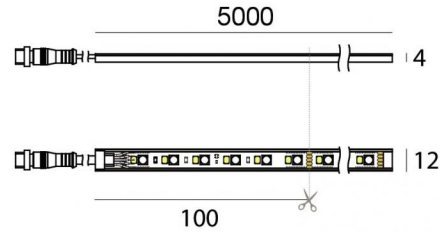

PU_C Plus RGBW

LED Strip | 600 topLED 96 W DC 24 V | 19.2 W/m
0 Lm/m | CRI >90 | RGBW - 3000

C00466WHVDI

Datos técnicos	
Largo	5000 mm
Corte mínimo	100 mm
Tipo	LED Strip
Posición de instalación	Pared - Techo
Ambiente de instalación	Exteriores
Fuente de luz	LED
Circuit structure	topLED
Óptica	Difusa
Light emission direction	downward
Potencia nominal	96 W DC
Potencia / m	19.2 W / m
Rango de voltaje de entrada	24V
CCT / Tone	RGBW - 3000 K
Índice de rendimientos cromático	>90 Ra
C.C. / C.V.	CV
Clase de aislamiento	3
IP	IP66
Test del hilo incandescente	650°
Montaje directo sobre superficies normalmente inflamables	Sí
CE	Sí
Driver incluido.	No
Artículo regulable	Sí
Orientabilidad	No
Basculación	No
Practicabilidad	No
Transitabilidad	No
Cable incluido.	Sí
Largo del cable	5x 0.3 m
Resinado	No
Tipología de emisión luminosa	Una emisión
Largo	5000 mm
Peso neto	0.575 Kg
Protección descargas electrostáticas	No
Protección contra sobretensiones	No

N. Led	Rojo	Verde	Azul	blanco
600	729 lm	1449 lm	373 lm	3469 lm

PU_C Plus RGBW

LED Strip | 600 topLED 96 W DC 24 V | 19.2 W/m | 0 Lm/m | CRI >90 | RGBW - 3000
C00466WHVDI

Single emission led strip for outdoor application. The RGBW - 3000 K LED light source with a diffused light distribution is composed of 600 topped LEDs with CCT of RGB-W 3000 K and a CRI >90.

The device body is made of technopolymer and features a white finish; the diffuser is made of pu. The ingress protection degree is IP66; the total weight is of 0.575 kg. The power supply driver is not provided and is to be ordered separately.

The total absorbed power is 96 W. The power supply cable is included and features a 5x 0.3 m length.

The device features protection class III and can be wall lights or ceiling-mounted.

Compliant with the EN 60598-1 standard and its specific provisions.