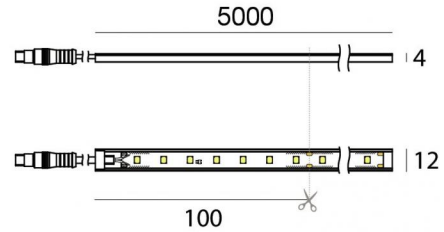

PU_C Plus 70 LEDs/m

LED Strip | 350 topLED 62.5 W DC 24 V | 12.5 W/m
1392.6 Lm/m | CRI >90

C0025WDI05019

Datos técnicos	
Largo	5000 mm
Corte mínimo	100 mm
Posición de instalación	Pared - Techo
Ambiente de instalación	Exteriores
Fuente de luz	LED
Circuit structure	topLED
Óptica	Difusa
Light emission direction	external
Potencia nominal	62.5 W DC
Flujo luminoso (fuente)	6963 lm
Rango de voltaje de entrada	24V
CCT / Tone	3000 K
Índice de rendimientos cromático	>90 Ra
C.C. / C.V.	CV
Clase de aislamiento	3
IP	IP66
Test del hilo incandescente	650°
Montaje directo sobre superficies normalmente inflamables	Sí
CE	Sí
Driver incluido.	No
Artículo regulable	DALI - 1-10V
Orientabilidad	No
Basculación	No
Practicabilidad	No
Transitabilidad	No
Cable incluido.	Sí
Largo del cable	1(M)x0.25m + 1(F)x1 m
Resinado	Sí
Tipología de emisión luminosa	Una emisión
Largo	5000 mm
Peso neto	0.575 Kg
Protección descargas electrostáticas	No
Protección contra sobretensiones	No

PU_C Plus 70 LEDs/m

LED Strip | 350 topLED 62.5 W DC 24 V | 12.5 W/m | 1392.6 Lm/m | CRI >90
C0025WDI05019

Single emission led strip for outdoor application. The warm white LED light source with a diffused light distribution is composed of 350 topLED LEDs with CCT of 3000 K and a CRI >90; the source luminous flux is 6963 lm, with a 111.4 lm/W nominal luminous efficacy.

The device body is made of technopolymer and features a white finish; the diffuser is made of pu. The ingress protection degree is IP66; the total weight is of 0.575 kg. The power supply driver is not provided and is to be ordered separately.

The total absorbed power is 62.5 W. The power supply cable is included and features a 1(M)x0.25m + 1(F)x1 m length.

The device features protection class III and can be wall lights or ceiling-mounted.

Compliant with the EN 60598-1 standard and its specific provisions.