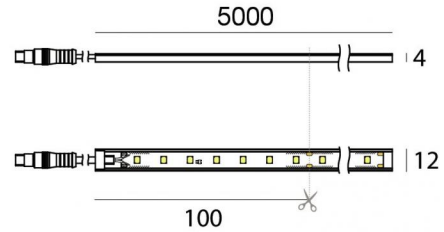

PU_C Plus 70 LEDs/m

LED Strip | 350 topLED 62.5 W DC 24 V | 12.5 W/m
1586.2 Lm/m | CRI >90

C0025NDI05019

Datos técnicos	
Largo	5000 mm
Corte mínimo	100 mm
Posición de instalación	Pared - Techo
Ambiente de instalación	Exteriores
Fuente de luz	LED
Circuit structure	topLED
Óptica	Difusa
Light emission direction	external
Potencia nominal	62.5 W DC
Flujo luminoso (fuente)	7931 lm
Rango de voltaje de entrada	24V
CCT / Tone	4000 K
Índice de rendimientos cromático	>90 Ra
C.C. / C.V.	CV
Clase de aislamiento	3
IP	IP66
Test del hilo incandescente	650°
Montaje directo sobre superficies normalmente inflamables	Sí
CE	Sí
Driver incluido.	No
Artículo regulable	DALI - 1-10V
Orientabilidad	No
Basculación	No
Practicabilidad	No
Transitabilidad	No
Cable incluido.	Sí
Largo del cable	1(M)x0.25m + 1(F)x1 m
Resinado	Sí
Tipología de emisión luminosa	Una emisión
Largo	5000 mm
Peso neto	0.575 Kg
Protección descargas electrostáticas	No
Protección contra sobretensiones	No

PU_C Plus 70 LEDs/m

LED Strip | 350 topLED 62.5 W DC 24 V | 12.5 W/m | 1586.2 Lm/m | CRI >90
C0025NDI05019

Single emission led strip for outdoor application. The natural white LED light source with a diffused light distribution is composed of 350 topLED LEDs with CCT of 4000 K and a CRI >90; the source luminous flux is 7931 lm, with a 126.9 lm/W nominal luminous efficacy.

The device body is made of technopolymer and features a white finish; the diffuser is made of pu. The ingress protection degree is IP66; the total weight is of 0.575 kg. The power supply driver is not provided and is to be ordered separately.

The total absorbed power is 62.5 W. The power supply cable is included and features a 1(M)x0.25m + 1(F)x1 m length.

The device features protection class III and can be wall lights or ceiling-mounted.

Compliant with the EN 60598-1 standard and its specific provisions.