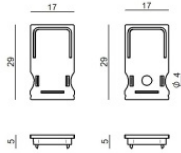

Tapón
Material:plástico, color:gris.

Code
C-V400031