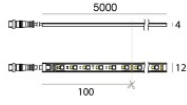

Ribbon Slim 120 LEDs/m

Code
84221

PU_C Plus 70 LEDs/m

Code
C00122WH - C00123WH -
C0018MDI05019 - C0018NDI05019 -
C0018WDI05019 - C0025MDI05019 -
C0025NDI05019 - C0025WDI05019

PU_C Plus 140 LEDs/m

Code
C00124WH - C00125WH - C00915WH -
C00916WH - C0019MDI05019 -
C0019NDI05019 - C0019WDI05019 -
C0026MDI05019 - C0026NDI05019 -
C0026WDI05019