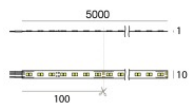

Ribbon Plus Dynamic White

Code

C00418WHDDI - C0027DDI05000