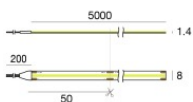

Modular
C-K100020

Components

Ribbon Cob

Code

C00513WH - C0037MDI05000 -
C0037NDI05000 - C0037WDI05000