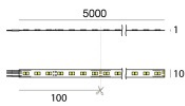

Ribbon Plus Dynamic White

Code
C00418WHDDI - C0027DDI05000