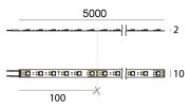

Ribbon Plus RGBW

Code
C00417WHVDI - C0027VDI05000