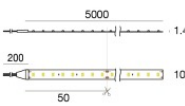

Ribbon HD 160 LEDs/m

Code
C00509WH - C00510WH -
C0045MDI05000 - C0045NDI05000 -
C0045WDI05000 - C0046MDI05000 -
C0046NDI05000 - C0046WDI05000