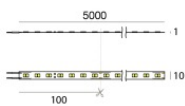

Ribbon Plus WT

Code
C00419WHSDI - C0027SDI05000