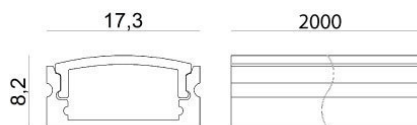

Modular
99983

Datos técnicos

Tipo	Bolsa / Kit de fijación
Posición de instalación	Pared - Techo
Ambiente de instalación	Interiores
Test del hilo incandescente	No
Montaje directo sobre superficies normalmente inflamables	Sí
CE	Sí
Artículo regulable	No
Orientabilidad	No
Basculación	No
Practicabilidad	No
Transitabilidad	No
Cable incluido.	No
Resinado	No
Modularity	Modular

Acabado cuerpo

Material	aluminio
Color	aluminio
Elaboración	Anodizado