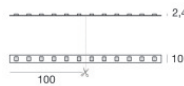

**Code**  
98011

Ribbon 120 LEDs/m - LED Strip | topLED 60 W DC 24 V | 12 W/m | 1367.8 Lm/m

**Code**  
98077

Ribbon 120 LEDs/m - LED Strip | topLED 60 W DC 24 V | 12 W/m | 1236 Lm/m

**Code**  
98078

Ribbon RGB 60 LEDs/m - LED Strip | topLED 72 W DC 24 V | 14.4 W/m