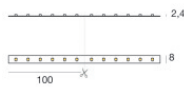

## Components

Dropper RGB 60 LEDs/m - LED Strip | topLED 72 W DC 24 V | 14.4 W/m

**Code**  
98025

Ribbon Basic 60 LEDs/m - LED Strip | topLED 24 W DC 24 V | 4.8 W/m | 570.2 Lm/m

**Code**  
98012

Ribbon Basic 60 LEDs/m - LED Strip | topLED 24 W DC 24 V | 4.8 W/m | 540 Lm/m