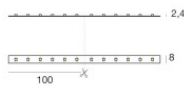

Ribbon Basic 60 LEDs/m - LED Strip | topLED 24 W DC 24 V |
4.8 W/m | 540 Lm/m

Code
98011