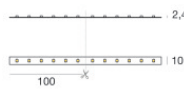

Acabado cuerpo	
Material	aluminio
Color	aluminio
Elaboración	Anodizado

Modular
99979

Components

Dropper RGB 60 LEDs/m - LED Strip | topLED 72 W DC 24 V |
14.4 W/m

Code
98025

Ribbon Basic 60 LEDs/m - LED Strip | topLED 24 W DC 24 V |
4.8 W/m | 570.2 Lm/m