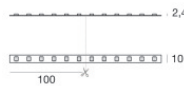

Ribbon RGB 60 LEDs/m - LED Strip | topLED 72 W DC 24 V |
14.4 W/m

Code
98017