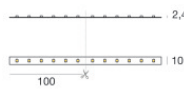

## Components

Dropper RGB 60 LEDs/m - LED Strip | topLED 72 W DC 24 V | 14.4 W/m

**Code**  
98025

Ribbon Basic 60 LEDs/m - LED Strip | topLED 24 W DC 24 V | 4.8 W/m | 570.2 Lm/m

**Code**  
98012

Ribbon Basic 60 LEDs/m - LED Strip | topLED 24 W DC 24 V | 4.8 W/m | 540 Lm/m