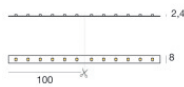

## Components

Dropper RGB 60 LEDs/m - LED Strip | topLED 72 W DC 24 V |  
14.4 W/m

**Code**  
98025

Ribbon Basic 60 LEDs/m - LED Strip | topLED 24 W DC 24 V |  
4.8 W/m | 570.2 Lm/m

**Code**  
98012

Ribbon Basic 60 LEDs/m - LED Strip | topLED 24 W DC 24 V |  
4.8 W/m | 540 Lm/m