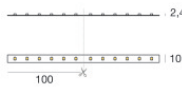

Acabado cuerpo	
Material	aluminio
Color	Negro anodizado
Elaboración	Anodizado

Modular
99977

Components

Dropper RGB 60 LEDs/m - LED Strip | topLED 72 W DC 24 V |
14.4 W/m

Code
98025

Ribbon Basic 60 LEDs/m - LED Strip | topLED 24 W DC 24 V |
4.8 W/m | 570.2 Lm/m