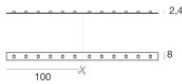

Ribbon Basic 60 LEDs/m - LED Strip | topLED 24 W DC 24 V |
4.8 W/m | 540 Lm/m

Code
98011