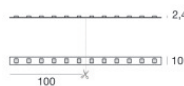

**Code**  
98011

Ribbon 120 LEDs/m - LED Strip | topLED 60 W DC 24 V | 12  
W/m | 1367.8 Lm/m

**Code**  
98077

Ribbon 120 LEDs/m - LED Strip | topLED 60 W DC 24 V | 12  
W/m | 1236 Lm/m

**Code**  
98078

Ribbon RGB 60 LEDs/m - LED Strip | topLED 72 W DC 24 V |  
14.4 W/m