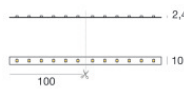

## Components

Dropper RGB 60 LEDs/m - LED Strip | topLED 72 W DC 24 V |  
14.4 W/m

**Code**  
98025

Ribbon Basic 60 LEDs/m - LED Strip | topLED 24 W DC 24 V |  
4.8 W/m | 570.2 Lm/m

**Code**  
98012

Ribbon Basic 60 LEDs/m - LED Strip | topLED 24 W DC 24 V |  
4.8 W/m | 540 Lm/m