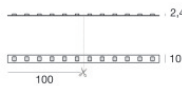

Ribbon RGB 60 LEDs/m - LED Strip | topLED 72 W DC 24 V |
14.4 W/m

Code
98017