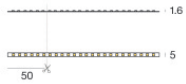

Modular
99905

Components

Ribbon RGBW 54 LEDs/m - LED Strip | topLED 67.5 W DC 48 V | 13.5 W/m

Code
84198

Ribbon Slim 120 LEDs/m

Code
84219

Ribbon Slim 120 LEDs/m

Code
84220