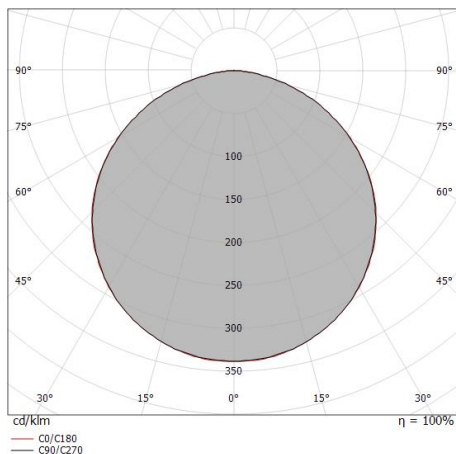

LED Strip | 300 topLED 60 W DC 24 V | 12 W/m | 1176.4 Lm/m | CRI 80  
**99612**

Single emission led strip for indoor application. The warm white LED light source is composed of 300 topLEDs with CCT of 3000 K and a CRI 80; the source luminous flux is 5882 lm, with a 98.0 lm/W nominal luminous efficacy.

### Características Luminotécnicas

Light Output Ratio (LOR)	100 %
Flujo luminoso (fuente)	5882 lm
Flujo luminoso de luminaria	5883 lm
Consumption	60 W
Rendimiento luminoso de las luminarias	98 lm/W
Temperatura de color	3000 K
Standard Deviation of Colour Matching	5 Step MacAdam
Índice de rendimientos cromático	80 Ra
Temperatura estándar del ambiente de servicio	-20 / +50°C

### UGR

UGR axial	29.2
UGR transversal	29.2
X=4H   Y=8H	S=0.25H
Reflection factor	70/50/20

### OPTICAL

Óptica C0/C180	115°
Light distribution symmetry	Symmetrical

Distance [m]	Cone diameter [m]	E(0°)	E(C90)	E(C0)
0.5	1.58 1.58	7966	57.6° 613	57.7° 608
1.0	3.15 3.16	1992	57.6° 153	57.7° 152
1.5	4.73 4.75	885	57.6° 88	57.7° 68
2.0	6.30 6.33	498	57.6° 38	57.7° 38
2.5	7.88 7.91	319	57.6° 25	57.7° 24
3.0	9.45 9.49	221	57.6° 17	57.7° 17