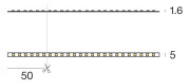

## Components

Ribbon RGBW 54 LEDs/m - LED Strip | topLED 67.5 W DC 48 V | 13.5 W/m

**Code**  
84197

Ribbon RGBW 54 LEDs/m - LED Strip | topLED 67.5 W DC 48 V | 13.5 W/m

**Code**  
84198

Ribbon Slim 120 LEDs/m