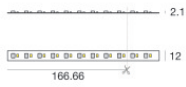

Ribbon RGBW 54 LEDs/m - LED Strip | topLED 67.5 W DC 48 V | 13.5 W/m

Code
84198