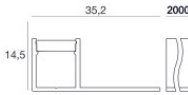

Perfil
Material:Aluminio 6060, color:Aluminio Anodizado, elaboración :Anodizado 20 µm.

Code
98921