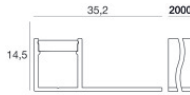

Perfil
Material:Aluminio 6060, color:Aluminio Anodizado, elaboración :Anodizado 20 µm.

Code
98921