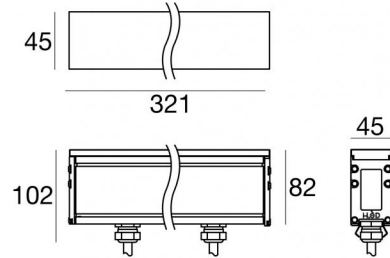

Elementos lineales | 85-277 V
12 x powerLEDs 13.2 W DC - 14.5 W AC | RGBW - 4000
92083Q15

| Datos técnicos | |
|---|---------------------|
| Tipo | Trimless |
| Posición de instalación | Piso |
| Ambiente de instalación | Exteriores |
| Fuente de luz | LED |
| Circuit structure | powerLEDs |
| Óptica | Spot |
| Light emission direction | upward |
| Potencia nominal | 13.2 W DC |
| Poder total | 14.5 W |
| Tensión nominal de entrada | 220 - 240 V AC |
| Rango de voltaje de entrada | 85 - 277 V AC |
| Frequency | 50 - 60 Hz |
| CCT / Tone | RGBW - 4000 K |
| C.C. / C.V. | AC |
| Clase de aislamiento | 1 |
| IP | IP67 |
| IK | IK10 |
| Test del hilo incandescente | 850° |
| Montaje directo sobre superficies normalmente inflamables | Sí |
| CE | Sí |
| Driver incluido. | Control unit/Driver |
| Artículo regulable | DMX-RDM |
| Orientabilidad | No |
| Basculación | No |
| Practicabilidad | Sí |
| Transitabilidad | 5000 Kg |
| Cable incluido. | Sí |
| Largo del cable | 0.2 m |
| Resinado | No |
| Tipología de emisión luminosa | Una emisión |
| Peso neto | 1.5 Kg |
| Protección descargas electrostáticas | Sí |
| Protección contra sobretensiones | 6 KV |
| Características tecnológicas del producto | Acquastop - TVS |

Single emission lines for outdoor application. The RGBW - 4000 K LED light source with a spot light distribution is composed of 12 powered LEDs with CCT of RGB-W 4000 K.

The device body is made of aluminium 6060 and features a anodised black finish, processed by means of 15 µm anodizing; the diffuser is made of extra clear glass - tempered with a silk-screening treatment. The ingress protection degree is IP67; the total weight is of 1.5 kg.

The total absorbed power is 13.2 W. The power supply cable is included and features a 0.2 m length.

The device features protection class I and can be floor-mounted with an outer casing, code 98724(for concrete or masonry).