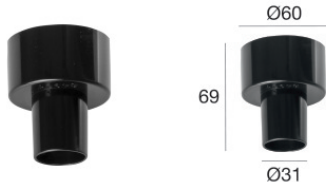

Acabado cuerpo	
Material	Acero inoxidable 316
Color	acero
Elaboración	Granallado

Electrónica

C-E500015
DMX-RDM - NFC Multi Channel 4ch. 19-50V DC

Lumen RGBW			
N. Led	Rojo	Verde	Azul
3	39 lm	68 lm	23 lm

Downlights | 3 x powerLED 2 W DC 220 mA | RGB 86674Z00

Single emission recessed downlights for indoor application. The RGB LED light source with a diffused light distribution is composed of 3 powerLED LEDs.

The device body is made of stainless steel and features a steel finish, processed by means of shot peening. The ingress protection degree is IP44; the total weight is of 0.072 kg. The power supply driver is not provided and is to be ordered separately.

The total absorbed power is 2 W. The power supply cable is included and features a 0.12 m length.

The device features protection class III and can be wall lights or ceiling-mounted, with a 29 mm diameter hole (in plasterboard) with an outer casing, code 84901 (for concrete or masonry).

LED Life / Failure Ratio

L70 B10 C0 247450h

OPTICAL

Óptica C0/C180	112°
Light distribution symmetry	Symmetrical

Caja de empotrar
 posición de instalación: techo; tipo instalación: albañilería L=69mm, H=60mm, D=60mm.
 Material:Plástico ABS, color:negro.