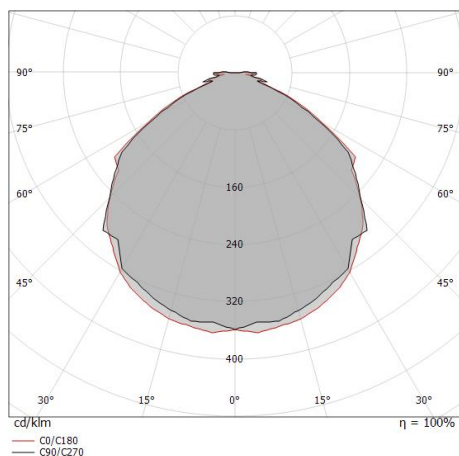

The total absorbed power is 2 W. The power supply cable is included and features a 0.12 m length.

The device features protection class III and can be wall lights or ceiling-mounted, with a 29 mm diameter hole (in plasterboard) with an outer casing, code 84901 (for concrete or masonry).

Compliant with the EN 60598-1 standard and its specific provisions.

Características Luminotécnicas

Flujo luminoso de luminaria	111 lm
Consumption	2,1 W
Rendimiento luminoso de las luminarias	55 lm/W
Temperatura estándar del ambiente de servicio	-20 / +50°C
Temperatura típica sobre el vidrio	40°C

LED Life / Failure Ratio

L70 B10 C0 247450h

OPTICAL

Óptica C0/C180	112°
Light distribution symmetry	Symmetrical

Caja de empotrar
 posición de instalación: techo; tipo instalación: albañilería L=69mm, H=60mm, D=60mm.
 Material:Plástico ABS, color:negro.