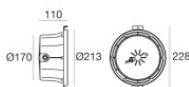

Caja de empotrar - Envoltente IP68 para instalación en mampostería (baldosas o mosaico)
posición de instalación: pared; tipo instalación: albañilería L=213mm, H=213mm,
D=110mm.
Material:Plástico ABS, color:negro.

Code
83142