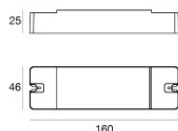

Regulador de intensidad
RF Remote controller

Code

C-E700003