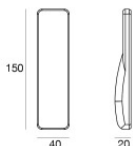

Nautilus_RP | Submerged | Accessories
84030Q25

Control remoto por radiofrecuencia

Code

C-W600001