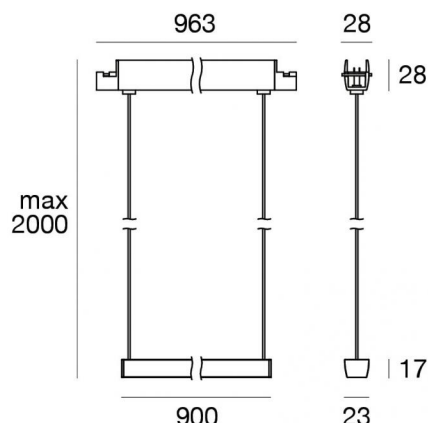

Sistemas - Elementos lineales
54 topLED 9 W DC 24 V | CRI 90

83963W30

Datos técnicos	
Designer	Linea Light
Año de realización	2020
Tipo	Sistemas - Elementos lineales
Posición de instalación	Cable
Ambiente de instalación	Interiores
Fuente de luz	LED
Circuit structure	topLED
Óptica	Medium Flood
Light emission direction	downward
Potencia nominal	9 W DC
Flujo luminoso (fuente)	781 lm
Rango de voltaje de entrada	24V
Frequency	50-60 Hz
CCT / Tone	3000 K
Índice de rendimientos cromático	90 Ra
C.C. / C.V.	CV
Clase de aislamiento	3
IP	IP40
Test del hilo incandescente	650°
Montaje directo sobre superficies normalmente inflamables	Sí
CE	Sí
Driver incluido.	No
Artículo regulable	DALI - 1-10V - PUSH DIM
Orientabilidad	No
Basculación	No
Practicabilidad	No
Transitabilidad	No
Cable incluido.	No
Resinado	No
Tipología de emisión luminosa	Una emisión
Peso neto	1 Kg
Protección descargas electrostáticas	No
Protección contra sobretensiones	No
Tecnología óptica	Dark light

 81417
On/Off Driver 220~240V AC 180 W (1 - 20 art.)

 83042
1-10V - Push and Simply Dim - DALI-2 Controller (1 - 32 art.)

Sistemas - Elementos lineales | 54 topLED 9 W DC 24 V | CRI 90
83963W30

Single emission systems or lines for indoor application. The warm white LED light source with a medium flood light distribution is composed of 54 topped LEDs with CCT of 3000 K and a CRI 90; the source luminous flux is 781 lm, with a 86.8 lm/W nominal luminous efficacy.

The device body is made of aluminium and features a 5g 9005 black finish, processed by means of coating; the diffuser is made of pmma; the mounting frame is made of aluminium, with a 5g 9005 black finish, processed by means of coating. The ingress protection degree is IP40; the total weight is of 1 kg. The power supply driver is not provided and is to be ordered separately.