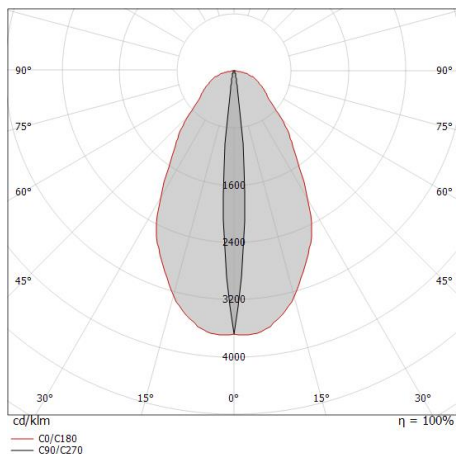

Cable connector	No
-----------------	----

Uplights | 4 x powerLED 9 W DC 24 V | CRI 80 83645W18

Single emission uplights for outdoor application. The warm white LED light source with a elliptic narrow spot (wall grazing) light distribution is composed of 4 powerleds LEDs with CCT of 3000 K and a CRI 80; the source luminous flux is 854 lm, with a 94.9 lm/W nominal luminous efficacy.

Compliant with the EN 60598-1 standard and its specific provisions.

Distance [m]	Cone diameter [m]	illuminance [lx]
0.5	0.08 0.62	E(0°) 3209 E(C90) 1616 E(C0) 987
1.0	0.16 1.24	E(0°) 802 E(C90) 404 E(C0) 247
1.5	0.24 1.87	E(0°) 357 E(C90) 180 E(C0) 110
2.0	0.32 2.49	E(0°) 201 E(C90) 101 E(C0) 62
2.5	0.40 3.11	E(0°) 128 E(C90) 65 E(C0) 39
3.0	0.48 3.73	E(0°) 89 E(C90) 45 E(C0) 27