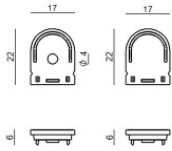

Tapón
Material:Plástico ABS, color:negro.

Code
C-V400030