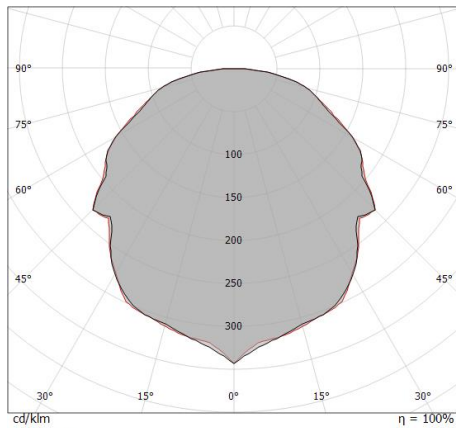

Compliant with the EN 60598-1 standard and its specific provisions.

Distance [m]	Cone diameter [m]	illuminance [lx]	E(0°)	E(C90)	E(C0)
0.5	1.58	1.58	69	57.7°	57.6°
1.0	3.16	3.15	17	57.7°	57.6°
1.5	4.75	4.73	8	57.7°	57.6°
2.0	6.33	6.30	4	57.7°	57.6°
2.5	7.91	7.88	3	57.7°	57.6°
3.0	9.49	9.45	2	57.7°	57.6°