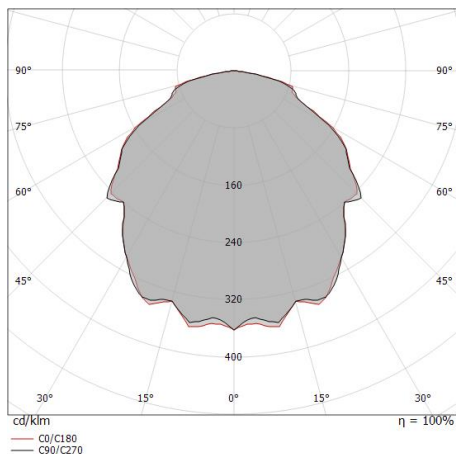

## Uplights | 1 x powerLED 5 W DC 24 V | CRI 80 82694N00

Single emission uplights for outdoor application. The natural white LED light source with a diffused light distribution is composed of 1 powered LEDs with CCT of 4000 K and a CRI 80; the source luminous flux is 529 lm, with a 105.8 lm/W nominal luminous efficacy.

Compliant with the EN 60598-1 standard and its specific provisions.

Distance [m]	Cone diameter [m]	illuminance [lx]
0.5	1.52 1.54	E(0°) 54 E(C90) 4 E(C0) 4
1.0	3.04 3.08	E(0°) 13 E(C90) 1 E(C0) 1
1.5	4.57 4.62	E(0°) 6 E(C90) 0 E(C0) 0
2.0	6.09 6.16	E(0°) 3 E(C90) 0 E(C0) 0
2.5	7.61 7.70	E(0°) 2 E(C90) 0 E(C0) 0
3.0	9.13 9.24	E(0°) 1 E(C90) 0 E(C0) 0