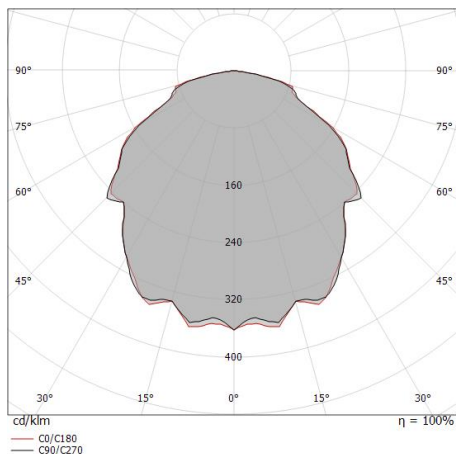

Compliant with the EN 60598-1 standard and its specific provisions.

Distance [m]	Cone diameter [m]	Illuminance [lx]	E(0°)	E(C90)	E(C0)
0.5	1.52 1.54	49 4 4	56.7°	57.0°	57.0°
1.0	3.04 3.08	12 1 1	56.7°	57.0°	57.0°
1.5	4.57 4.62	5 0 0	56.7°	57.0°	57.0°
2.0	6.09 6.16	3 0 0	56.7°	57.0°	57.0°
2.5	7.61 7.70	2 0 0	56.7°	57.0°	57.0°
3.0	9.13 9.24	1 0 0	56.7°	57.0°	57.0°